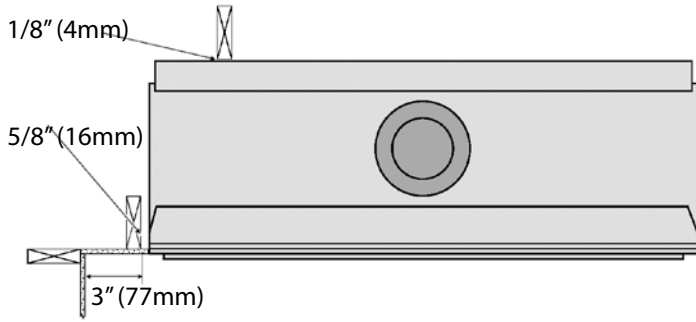

NOTE: ALWAYS REFER TO THE PRODUCT OWNER'S MANUAL FOR COMPLETE INSTALLATION INSTRUCTIONS. FAILURE TO DO SO CAN RESULT IN VOIDING OF THE WARRANTY AND PRESENT A POTENTIAL SAFETY HAZARD!
MANUAL CAN BE FOUND AT WWW.FIREPLACEX.COM

Minimum Clearances To Combustibles

3615 HO Specifications

- Heating capacity: Up To 1,700 sq. ft.
- Variable Input: 18,331 to 33,000 BTUs/Hr (NG)
  17,555 to 33,000 BTUs/Hr (LP)
- Dimensions: 16-3/8" (416 mm) D x 37-3/8" (949 mm) H x 39-1/2" (1003 mm) W
- Glass Size: 34"W (864 mm) x 13"H (330 mm)
- Overall Efficiency: 61.5% NG, 62.1% LP
- Canada EnerGuide P4 Efficiency: 61.51% NG, 63.62% LP

4415 HO Specifications

- Heating Capacity*: Up To 2,100 sq. ft.
- Variable Input: 21,672 to 42,000 BTUs/Hr (NG)
  21,413 to 42,000 BTUs/Hr (LP)
- Dimensions: 16-3/8" (416 mm) D x 37-3/8" (924 mm) H x 47-1/2" (1207 mm) W
- Glass Size: 42"W (1118 mm) x 13"H (330 mm)
- Overall Efficiency: 65.1% NG, 62.6% LP
- Canada EnerGuide P4 Efficiency†: 63.35% NG, 63.88% LP

6015 HO Specifications

- Heating capacity: Up To 2,800 sq. ft.
- Variable Input: 30,273 to 56,000 BTUs/Hr (NG)
  29,626 to 56,000 BTUs/Hr (LP)
- Dimensions: 16-3/8" (416 mm) D x 37-3/8" (949 mm) H x 63-1/2" (1613 mm) W
- Glass Size: 58"W (1473 mm) x 13"H (330 mm)
- Overall Efficiency: 63.5% NG, 67.5% LP
- Canada EnerGuide P4 Efficiency: 63.56% NG, 66.07% LP

* Heating Capacity will vary with floor plan and ceiling height, insulation, and outside ambient temperature.

† P4 Efficiency determined using CSA P4.1-02