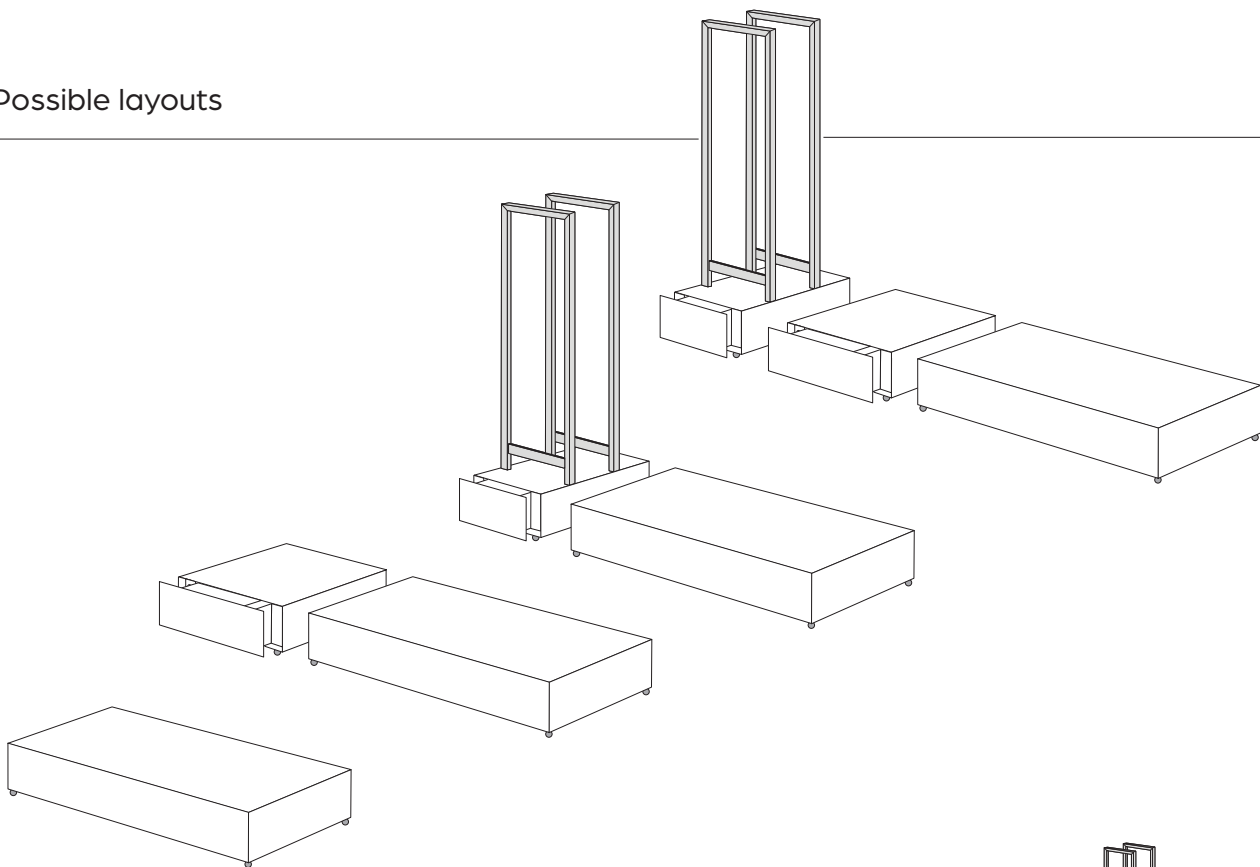

Size	16-58	16-68	16-78
Width (A)	22 <sup>7</sup> / <sub>8</sub> "	26 <sup>3</sup> / <sub>4</sub> "	30 <sup>3</sup> / <sub>4</sub> "
Maximum length of logs	17"	21"	25"
Efficiency (EPA)	70%	67%	67%
Particle emissions	1.47 g/h	1.94 g/h	3.1 g/h
Maximum power (BTU)	48 000	56 000	72 000
Heating surface area	1 400 ft <sup>2</sup>	1 650 ft <sup>2</sup>	2 100 ft <sup>2</sup>
Firebox size	1.6 ft <sup>3</sup>	2 ft <sup>3</sup>	2.2 ft <sup>3</sup>
Glass width	17 <sup>5</sup> / <sub>8</sub> "	21 <sup>9</sup> / <sub>16</sub> "	25 <sup>1</sup> / <sub>2</sub> "
Glass height	16 <sup>9</sup> / <sub>16</sub> "	16 <sup>9</sup> / <sub>16</sub> "	16 <sup>9</sup> / <sub>16</sub> "
Outside air duct	$\varnothing 4''$	$\varnothing 4''$	$\varnothing 4''$
Weight	250 lb	272 lb	300 lb

## THE STÛV 16 PODIUM SET

Offered separately, it is possible to create the layout that best suits each project.

### Possible layouts

Podium

Podium with drawer

Mobile log rack with drawer

### Available colors

StûvGrey

White RAL9010

	Podium	Podium with drawer	Mobile log rack with drawer
Width	47 1/4"	23 5/8"	18 1/8"
Height	8 3/8"	8 3/8"	53 3/4"
Depth	23 1/4"	23 1/4"	23 1/4"